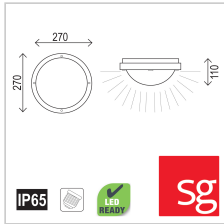

UPI	9324879212489
Electrician To Install	This fitting should be installed by a licenced electrician
Warranty / Guarantee	2 Year replacement guarantee

Images

Unless stated, fittings do not include globes (bulbs). No representations are made as to the suitability of this product for your application. All fixed lights (other than DIY lights) should be installed by a licensed electrical contractor. Due to continuing product development, some specifications may change over time. Refer to our detailed Terms and Conditions, online at: www.orient-lighting.com.au | Details and specifications are current at the time of printing, and with constant product development, subject to change.

(c) Oriël Lighting