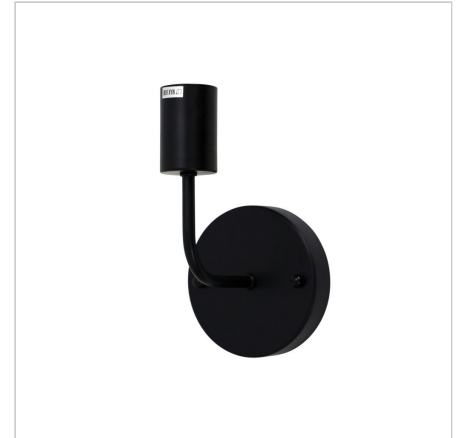

product specification

www.oriel-lighting.com.au | quality lighting at affordable prices

PIP Wall Light

SKU:OL69288BK

Black

Description

Simple by design, the PIP wall light showcases the bulb selected. You can choose a simple opal bulb or an LED filament bulbs and completely change the look of the PIP.

Additional information

Brand	Oriel Lighting
Colour	BLACK
Bulb Qty	1
Bulb Type	E27
Wattage	60W
Recommended Globe	A-LED-26104227
Voltage	240V
Indoor / Outdoor / Alfresco	Indoor
Overall Height	21
Overall Width	12
Overall Depth	12.5
PLU	76351
Supplier Code	OL69288BK
UPI	9324879222372
Electrician To Install	Electricain to Install
<p>Unless stated, fittings do not include globes (bulbs). No representations are made as to the suitability of this product for your application. All fixed lights (other than DIY lights) should be installed by a licensed electrical contractor. Due to continuing product development, some specifications may change over time. Refer to our detailed Terms and Conditions, online at: www.oriel-lighting.com.au</p> <p>Warranty & Guarantees Details and specifications are current at the time of printing. Guarantee with constant product development, subject to change.</p>	

(c) Oriel Lighting

product specification

www.oriell-lighting.com.au | quality lighting at affordable prices

PIP Wall Light

SKU:OL69288BB

Brushed Brass

Description

Simple by design, the PIP wall light showcases the bulb selected. You can choose a simple opal bulb or an LED filament bulbs and completely change the look of the PIP.

product specification

www.oriel-lighting.com.au | quality lighting at affordable prices

PIP Wall Light

SKU:OL69288WH

White

Description

Simple by design, the PIP wall light showcases the bulb selected. You can choose a simple opal bulb or an LED filament bulbs and completely change the look of the PIP.