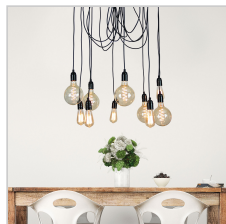

Electrician To Install	This fitting should be installed by a licenced electrician
Warranty / Guarantee	1 Year Replacement Guarantee

Images

Unless stated, fittings do not include globes (bulbs). No representations are made as to the suitability of this product for your application. All fixed lights (other than DIY lights) should be installed by a licensed electrical contractor. Due to continuing product development, some specifications may change over time. Refer to our detailed Terms and Conditions, online at: www.oriel-lighting.com.au | Details and specifications are current at the time of printing, and with constant product development, subject to change.

(c) Oriel Lighting