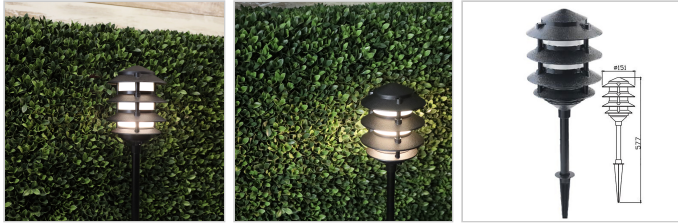

DIY	A competent handy-person can DIY
Warranty / Guarantee	1 Year Replacement Guarantee
Other Information	Supplied with GEL cap connectors

Images

Unless stated, fittings do not include globes (bulbs). No representations are made as to the suitability of this product for your application. All fixed lights (other than DIY lights) should be installed by a licensed electrical contractor. Due to continuing product development, some specifications may change over time. Refer to our detailed Terms and Conditions, online at: www.oriel-lighting.com.au | Details and specifications are current at the time of printing, and with constant product development, subject to change.

(c) Oriel Lighting