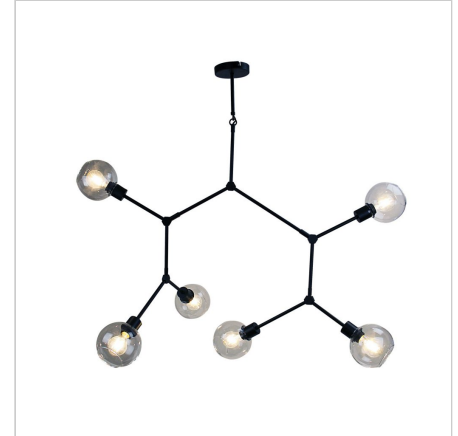

product specification

www.oriel-lighting.com.au | quality lighting at affordable prices

PADUA Black

SKU:SL64680/6BK

170cm Contemporary Clear Glass Pendant

Description

PADUA 6 light pendant features adjustable knuckles, allowing you to create your own look upon installation. Finished in black with clear glass spheres. Note - the minimum overall height for the Padua is 850mm. Additional rods are supplied. The final height and width of the Padua depends on how each arm has been angled and positioned.

Additional information

Brand	Stylux Lighting
Colour	BLACK
Bulb Qty	6
Bulb Type	E27
Wattage	42W
Bulb Included	NO
Recommended Globe	A-LED-9304227
Voltage	240V
Overall Height	150
Overall Width	20
Overall Depth	170
Item Dimensions	W1700 H850-1500
Fitting Height	H850-1500
Fitting Width	W1700
Glass/Diffuser Material	Clear

(c) Ortel Lighting

product specification

www.oriel-lighting.com.au | quality lighting at affordable prices

PADUA Satin Brass

SKU:SL64680/6SB

170cm Contemporary Clear Glass Pendant

Description

PADUA 6 light pendant features adjustable knuckles, allowing you to create your own look upon installation. Finished in stylish satin brass with clear glass spheres. Note - the minimum overall height for the Padua is 850mm. Additional rods are supplied. The final height and width of the Padua depends on how each arm has been angled and positioned.

Additional information

Brand	Stylux Lighting
Colour	Brass
Bulb Qty	6
Bulb Type	E27
Wattage	42W
Bulb Included	NO
Recommended Globe	A-LED-9304227
Voltage	240V
Overall Height	150
Overall Width	20
Overall Depth	170
Item Dimensions	W1700 H850-1500
Fitting Height	H850-1500
Fitting Width	W1700
Glass/Diffuser Material	Clear