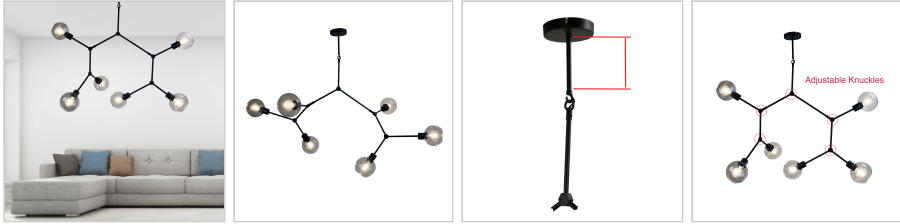

UPI	9324879212977
Electrician To Install	This fitting should be installed by a licenced electrician
Warranty / Guarantee	1 Year Replacement Guarantee

Images

Unless stated, fittings do not include globes (bulbs). No representations are made as to the suitability of this product for your application. All fixed lights (other than DIY lights) should be installed by a licensed electrical contractor. Due to continuing product development, some specifications may change over time. Refer to our detailed Terms and Conditions, online at: www.ortel-lighting.com.au | Details and specifications are current at the time of printing, and with constant product development, subject to change.

(c) Ortel Lighting