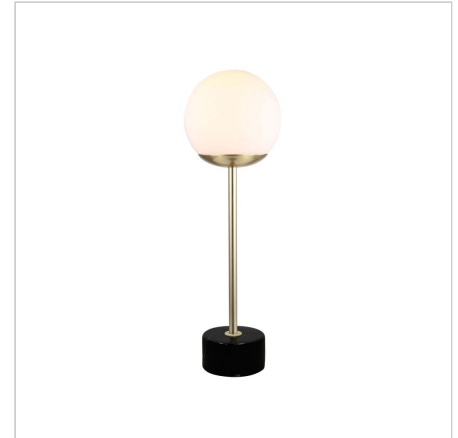

product specification

www.oriel-lighting.com.au | quality lighting at affordable prices

MILTON

SKU:OL93651AB

Classic Marble Art Deco Table Lamp

Description

Classically styled MILTON table lamp features a natural marble base, antique brass metalware and an opal matt glass sphere. Slimline design makes Milton ideal as a bedside lamp, but would also suit a living area. Switch is located conveniently on the black cord.

Additional information

Brand	Oriel Lighting
Colour	Antique Brass
Bulb Qty	1
Bulb Type	E27
Wattage	40W
Bulb Included	NO
Recommended Globe	A-LED-42050230
Voltage	240V
Overall Height	44
Overall Width	14
Overall Depth	10
Item Dimensions	H440 D140
Fitting Height	H440
Fitting Diameter	D100
Lamp Shade Colour	WHITE

(c) Oriel Lighting

quality lighting at affordable prices | specifications subject to change without notice - check the website for the latest information | www.oriel-lighting.com.au

Lamp Shade Dimensions	D140
Shade Fitting Type	SPRINGS
Lamp Switch	Hand Switch on Cord
Primary Material	METAL
Supplier Code	OL93651AB
UPI	9324879218405
Warranty / Guarantee	1 Year Replacement Guarantee