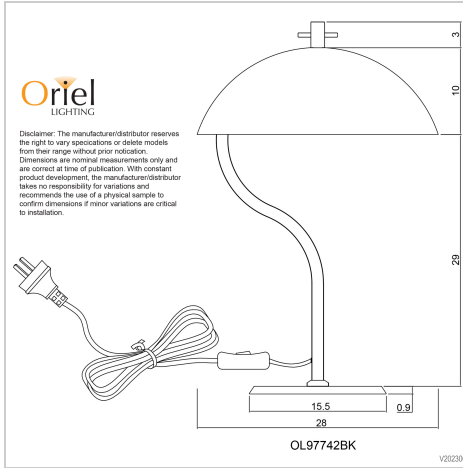

Images

Unless stated, fittings do not include globes (bulbs). No representations are made as to the suitability of this product for your application. All fixed lights (other than DIY lights) should be installed by a licensed electrical contractor. Due to continuing product development, some specifications may change over time. Refer to our detailed Terms and Conditions, online at: www.orient-lighting.com.au | Details and specifications are current at the time of printing, and with constant product development, subject to change.

(c) Oriel Lighting

quality lighting at affordable prices | specifications subject to change without notice - check the website for the latest information | www.orient-lighting.com.au