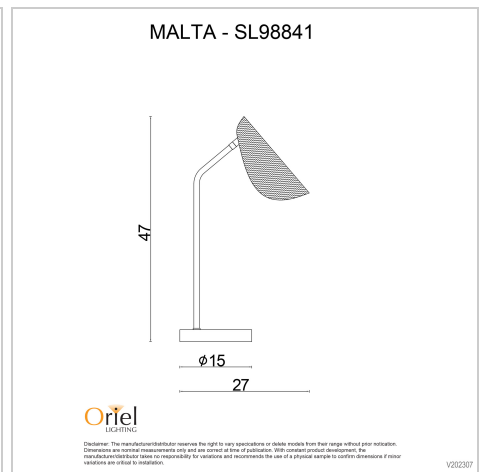

Lamp Shade Material	Rattan
Lamp Shade Dimensions	L21 H7 W11
Lamp Switch	Located on the Cord
PLU	76542
Supplier Code	SL98841WH
UPI	9324879224628
In The Box	1 x Lamp 1 x Shade
Warranty / Guarantee	12 Month Replacement Guarantee

Images

Unless stated, fittings do not include globes (bulbs). No representations are made as to the suitability of this product for your application. All fixed lights (other than DIY lights) should be installed by a licensed electrical contractor. Due to continuing product development, some specifications may change over time. Refer to our detailed Terms and Conditions, online at: www.oriel-lighting.com.au | Details and specifications are current at the time of printing, and with constant product development, subject to change.

(c) Oriel Lighting

quality lighting at affordable prices | specifications subject to change without notice - check the website for the latest information | www.oriel-lighting.com.au