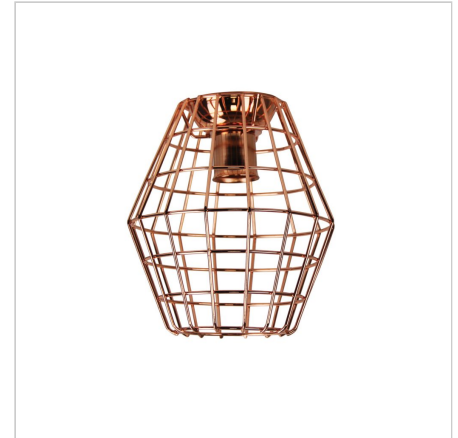

product specification

www.oriel-lighting.com.au | quality lighting at affordable prices

MACI.18 Copper

SKU:OL2542CO

Wire Retro Industrial DIY Shade in Copper Finish

Description

MACI.18 retro-industrial DIY shade, features an open mesh body. Ideal for a DIY ceiling fitting, MACI can also be used on a pendant suspension or a small table lamp base. Available in a matt black or bright copper plated finish, with a matching batten cover and skirt cover included.

Additional information

Brand	Oriel Lighting
Colour	Copper
Bulb Qty	1
Bulb Type	B22
Wattage	60W
Bulb Included	NO
Recommended Globe	A-LED-7407130
Voltage	240V
Overall Height	20
Overall Width	18
Overall Depth	18
Item Dimensions	H200 D180
Fitting Height	H200
Fitting Diameter	D180
Primary Material	METAL

Unless stated, fittings do not include globes (bulbs). No representations are made as to the suitability of this product for your application. All fixed lights (other than DIY lights) should be installed by a licensed electrical contractor. Due to continuing product development, some specifications may change over time. Refer to our detailed Terms and Conditions, online at: www.oriel-lighting.com.au | Details and specifications current at the time of printing, and with constant product development, subject to change.

(c) Oriel Lighting

quality lighting at affordable prices | specifications subject to change without notice - check the website for the latest information | www.oriel-lighting.com.au