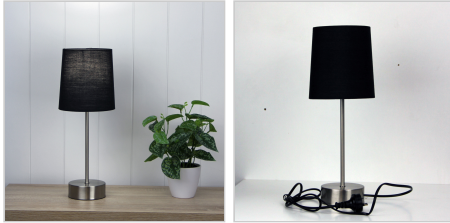

Lamp Switch	ON-OFF Touch
PLU	76213
Supplier Code	OL99467BK
UPI	9324879220736

Images

Unless stated, fittings do not include globes (bulbs). No representations are made as to the suitability of this product for your application. All fixed lights (other than DIY lights) should be installed by a licensed electrical contractor. Due to continuing product development, some specifications may change over time. Refer to our detailed Terms and Conditions, online at: www.oriel-lighting.com.au | Details and specifications are current at the time of printing, and with constant product development, subject to change. (c) Oriel Lighting