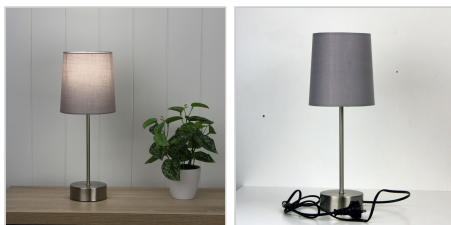

Lamp Switch	ON-OFF Touch
Supplier Code	OL99467GY
UPI	9324879220743

Images

Unless stated, fittings do not include globes (bulbs). No representations are made as to the suitability of this product for your application. All fixed lights (other than DIY lights) should be installed by a licensed electrical contractor. Due to continuing product development, some specifications may change over time. Refer to our detailed Terms and Conditions, online at: www.oriel-lighting.com.au | Details and specifications are current at the time of printing, and with constant product development, subject to change.

(c) Oriel Lighting