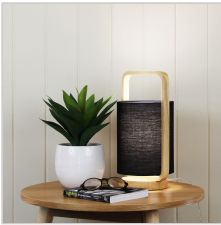

Lamp Shade Material	Polyester Cotton
Shade Included	Yes
Lamp Shade Dimensions	D160
Shade Fitting Type	43mm Shade Fitting
Lamp Switch	Hand Switch on Cord
Primary Material	TIMBER
Supplier Code	OL93611BK
UPI	9324879217576
Warranty / Guarantee	1 Year Replacement Guarantee

Images

Unless stated, fittings do not include globes (bulbs). No representations are made as to the suitability of this product for your application. All fixed lights (other than DIY lights) should be installed by a licensed electrical contractor. Due to continuing product development, some specifications may change over time. Refer to our detailed Terms and Conditions, online at: www.orient-lighting.com.au | Details and specifications are current at the time of printing, and with constant product development, subject to change.

(c) Oriel Lighting