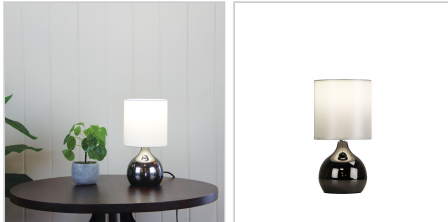

Lamp Shade Dimensions	D140
Shade Fitting Type	28mm Shade Fitting
Lamp Switch	TOUCH ON / OFF
Primary Material	METAL
Supplier Code	LF9201GM
UPI	9324879202251
Warranty / Guarantee	1 Year Replacement Guarantee

Images

Unless stated, fittings do not include globes (bulbs). No representations are made as to the suitability of this product for your application. All fixed lights (other than DIY lights) should be installed by a licensed electrical contractor. Due to continuing product development, some specifications may change over time. Refer to our detailed Terms and Conditions, online at: www.orient-lighting.com.au | Details and specifications are current at the time of printing, and with constant product development, subject to change.

(c) Oriel Lighting