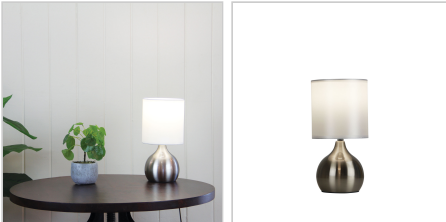

Lamp Shade Dimensions	D140
Shade Fitting Type	28mm Shade Fitting
Lamp Switch	TOUCH ON / OFF
Primary Material	METAL
Supplier Code	LF9201BC
UPI	9324879202244
Warranty / Guarantee	1 Year Replacement Guarantee

Images

Unless stated, fittings do not include globes (bulbs). No representations are made as to the suitability of this product for your application. All fixed lights (other than DIY lights) should be installed by a licensed electrical contractor. Due to continuing product development, some specifications may change over time. Refer to our detailed Terms and Conditions, online at: www.orient-lighting.com.au | Details and specifications are current at the time of printing, and with constant product development, subject to change.

(c) Oriel Lighting