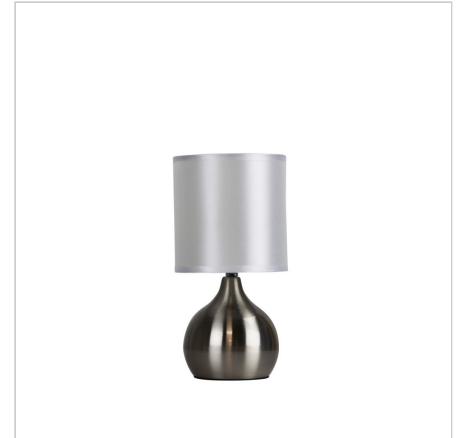

product specification

www.oriel-lighting.com.au | quality lighting at affordable prices

LOTTI TOUCH LAMP Brushed Chrome

SKU:LF9201BC

ON / OFF Touch Lamp in Brushed Chrome Finish

Description

Compact sized LOTTI in a brushed chrome finish with a pearl white poly cotton drum shade. ON / OFF touch switch makes this a great bedside lamp. Uses a small Edison screw globe. Suitable for LED energy saving globes.

Additional information

Brand	Lighting Factory
Colour	Brushed Chrome
Bulb Qty	1
Bulb Type	E14
Wattage	42W
Bulb Included	NO
Recommended Globe	A-LED-42050440
Voltage	240V
Overall Height	27
Overall Width	14
Overall Depth	14
Item Dimensions	H270 D140
Fitting Height	H270
Fitting Diameter	D110
Lamp Shade Colour	Pearl White

Unless stated, fittings do not include globes (bulbs). No representations are made as to the suitability of this product for your application. All fixed lights (other than DIY lights) should be installed by a licensed electrical contractor. Due to continuing product development, some specifications may change over time. Refer to our detailed Terms and Conditions, online at: www.oriel-lighting.com.au for details and specifications are correct at the time of printing, and with constant product development, subject to change.

(c) Oriel Lighting

quality lighting at affordable prices | specifications subject to change without notice - check the website for the latest information | www.oriel-lighting.com.au