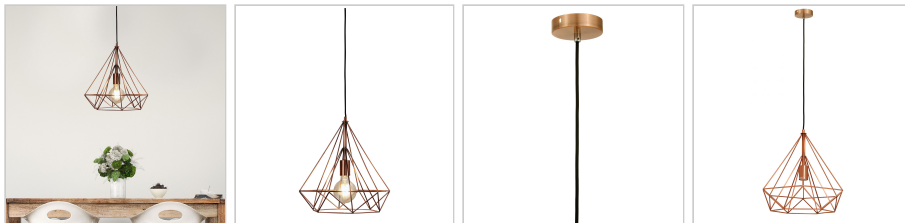

UPI	9324879218412
Electrician To Install	This fitting should be installed by a licenced electrician
Warranty / Guarantee	1 Year Replacement Guarantee

Images

Unless stated, fittings do not include globes (bulbs). No representations are made as to the suitability of this product for your application. All fixed lights (other than DIY lights) should be installed by a licensed electrical contractor. Due to continuing product development, some specifications may change over time. Refer to our detailed Terms and Conditions, online at: www.oriel-lighting.com.au | Details and specifications are current at the time of printing, and with constant product development, subject to change.

(c) Oriel Lighting