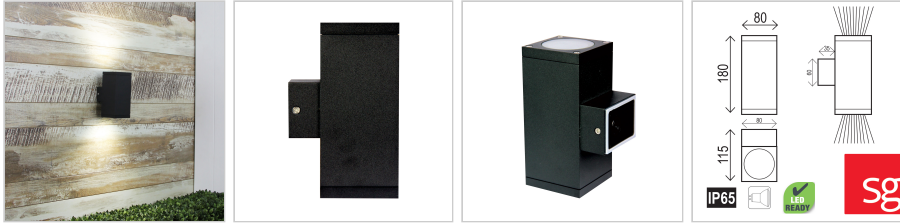

Supplier Code	SG71202BK
UPI	9324879212571
Electrician To Install	This fitting should be installed by a licenced electrician
Warranty / Guarantee	2 Year replacement guarantee

Images

Unless stated, fittings do not include globes (bulbs). No representations are made as to the suitability of this product for your application. All fixed lights (other than DIY lights) should be installed by a licensed electrical contractor. Due to continuing product development, some specifications may change over time. Refer to our detailed Terms and Conditions, online at: www.orient-lighting.com.au | Details and specifications are current at the time of printing, and with constant product development, subject to change.

(c) Oriel Lighting