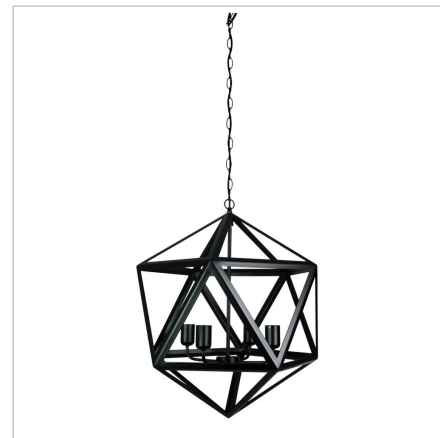

product specification

www.oriel-lighting.com.au | quality lighting at affordable prices

GEO 1

SKU:SL64531BK

Geometric Single Pendant Matt Black

Description

The Geo gets its name from the geometric shape formed by the straps of black metal. Industrial and minimalist, the Geo looks great with an LED or vintage filament globe. Also available in a larger 4-light.

Additional information

Brand	Stylux Lighting
Colour	BLACK
Bulb Qty	1
Bulb Type	E27
Wattage	25w
Bulb Included	NO
Recommended Globe	A-LED-21104227
Voltage	240V
Overall Height	200
Overall Width	40
Overall Depth	40
Item Dimensions	D400 H500 S2000
Fitting Height	H500
Fitting Diameter	D400
Fitting Suspension	S2000

www.oriel-lighting.com.au | quality lighting at affordable prices

GEO 4

SKU:SL64534BK

Geometric 4-light Pendant Matt Black

Description

The Geo gets its name from the geometric shape formed by the straps of black metal. Industrial and minimalist, the Geo looks great with LED or vintage filament globes. Also available in a smaller, single light model.

Additional information

Brand	Stylux Lighting
Colour	BLACK
Bulb Qty	4
Bulb Type	E27
Wattage	25w
Bulb Included	NO
Recommended Globe	A-LED-21104227
Voltage	240V
Overall Height	200
Overall Width	60
Overall Depth	60
Item Dimensions	D600 H700 S2000
Fitting Height	H700
Fitting Diameter	D600
Fitting Suspension	S2000