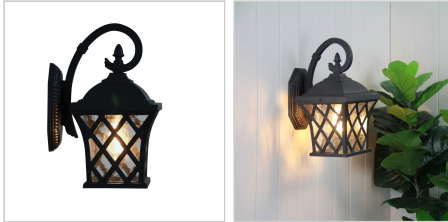

Fitting Projection	P240
Fitting Other Dimension	Opening 100X100
Fitting Material	Di-Cast Aluminium
Glass/Diffuser Material	Obscure Glass
Primary Material	METAL
IP Rating	IP44
PLU	76151
Supplier Code	OL7351BK
UPI	9324879219013
Electrician To Install	This fitting should be installed by a licenced electrician
Warranty / Guarantee	1 Year Replacement Guarantee

Images

Unless stated, fittings do not include globes (bulbs). No representations are made as to the suitability of this product for your application. All fixed lights (other than DIY lights) should be installed by a licensed electrical contractor. Due to continuing product development, some specifications may change over time. Refer to our detailed Terms and Conditions, online at: www.orient-lighting.com.au | Details and specifications are current at the time of printing, and with constant product development, subject to change.

(c) Oriel Lighting