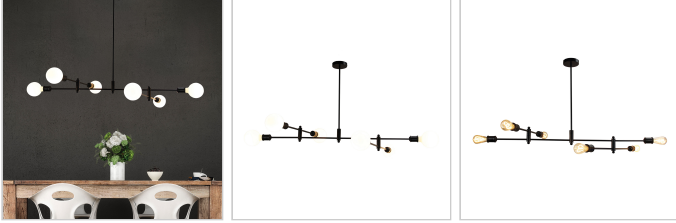

Supplier Code	SL64409BK
UPI	9324879217651
Electrician To Install	This fitting should be installed by a licenced electrician
Warranty / Guarantee	1 Year Replacement Guarantee

Images

Unless stated, fittings do not include globes (bulbs). No representations are made as to the suitability of this product for your application. All fixed lights (other than DIY lights) should be installed by a licensed electrical contractor. Due to continuing product development, some specifications may change over time. Refer to our detailed Terms and Conditions, online at: www.oriel-lighting.com.au | Details and specifications are current at the time of printing, and with constant product development, subject to change.

(c) Oriel Lighting

quality lighting at affordable prices | specifications subject to change without notice - check the website for the latest information | www.oriel-lighting.com.au