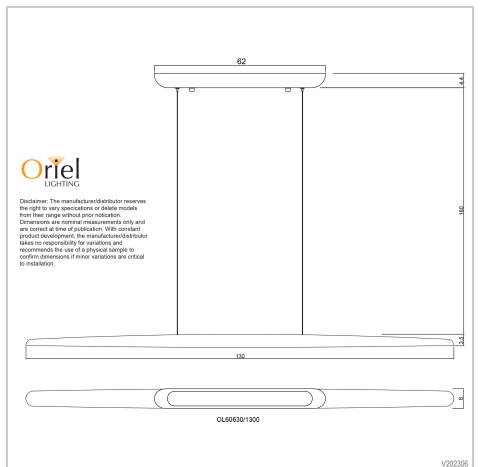

Cord / Wire Material	Stainless Wire
Primary Material	ASH Wood
Light Source	TriColour LED
Lumen Output	1800 lumen
Colour Temperature	CTS3000/4000/5000K
Colour Rendition (CRI)	>Ra83
Dimmable	LED Friendly Dimmer
PLU	76533
Supplier Code	OL60630/1300
UPI	9324879224536
Electrician To Install	This fitting should be installed by a licenced electrician
Warranty / Guarantee	12 Month Replacement Guarantee

Images

Unless stated, fittings do not include globes (bulbs). No representations are made as to the suitability of this product for your application. All fixed lights (other than DIY lights) should be installed by a licensed electrical contractor. Due to continuing product development, some specifications may change over time. Refer to our detailed Terms and Conditions, online at: www.oriel-lighting.com.au | Details and specifications are current at the time of printing, and with constant product development, subject to change.