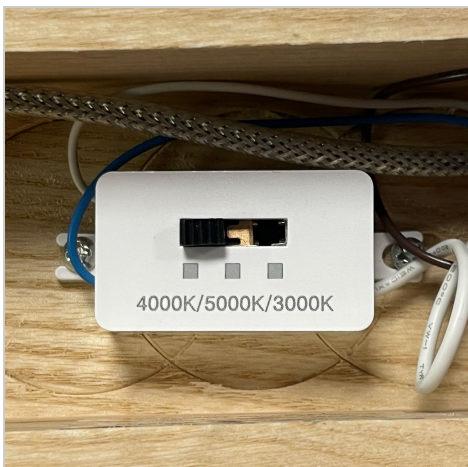

Cord / Wire Material	Stainless Wire
Primary Material	ASH Wood
Light Source	TriColour LED
Lumen Output	1800 lumen
Colour Temperature	CTS3000/4000/5000K
Colour Rendition (CRI)	>Ra83
Dimmable	LED Friendly Dimmer
PLU	76533
Supplier Code	OL60630/1300
UPI	9324879224536
Electrician To Install	This fitting should be installed by a licenced electrician
Warranty / Guarantee	12 Month Replacement Guarantee

Images

Unless stated, fittings do not include globes (bulbs). No representations are made as to the suitability of this product for your application. All fixed lights (other than DIY lights) should be installed by a licensed electrical contractor. Due to continuing product development, some specifications may change over time. Refer to our detailed Terms and Conditions, online at: www.oriel-lighting.com.au | Details and specifications are current at the time of printing, and with constant product development, subject to change.