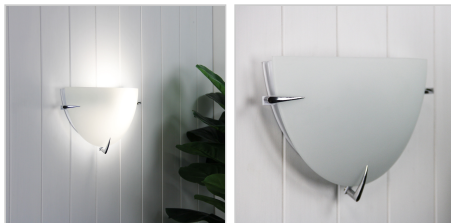

UPI	9324879204019
Electrician To Install	This fitting should be installed by a licenced electrician
Warranty / Guarantee	1 Year Replacement Guarantee

Images

Unless stated, fittings do not include globes (bulbs). No representations are made as to the suitability of this product for your application. All fixed lights (other than DIY lights) should be installed by a licensed electrical contractor. Due to continuing product development, some specifications may change over time. Refer to our detailed Terms and Conditions, online at: www.orient-lighting.com.au | Details and specifications are current at the time of printing, and with constant product development, subject to change.

(c) Oriel Lighting