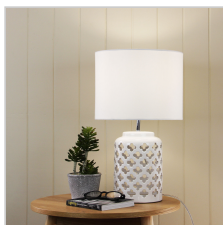

Lamp Shade Material	Linen Polyester
Shade Included	Yes
Lamp Shade Dimensions	D300
Shade Fitting Type	43mm Shade Fitting
Lamp Switch	Hand Switch on Cord
Primary Material	CERAMIC
Supplier Code	OL97978WH
UPI	9324879210881
Warranty / Guarantee	1 Year Replacement Guarantee

Images

Unless stated, fittings do not include globes (bulbs). No representations are made as to the suitability of this product for your application. All fixed lights (other than DIY lights) should be installed by a licensed electrical contractor. Due to continuing product development, some specifications may change over time. Refer to our detailed Terms and Conditions, online at: www.oriel-lighting.com.au | Details and specifications are current at the time of printing, and with constant product development, subject to change.

(c) Oriel Lighting