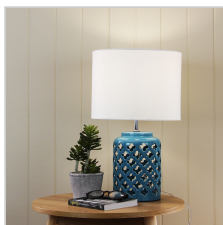

Lamp Shade Material	Linen Polyester
Shade Included	Yes
Lamp Shade Dimensions	D300
Shade Fitting Type	43mm Shade Fitting
Lamp Switch	Hand Switch on Cord
Primary Material	CERAMIC
Supplier Code	OL97978TE
UPI	9324879210874
Warranty / Guarantee	1 Year Replacement Guarantee

Images

Unless stated, fittings do not include globes (bulbs). No representations are made as to the suitability of this product for your application. All fixed lights (other than DIY lights) should be installed by a licensed electrical contractor. Due to continuing product development, some specifications may change over time. Refer to our detailed Terms and Conditions, online at: www.orient-lighting.com.au | Details and specifications are current at the time of printing, and with constant product development, subject to change.

(c) Oriel Lighting