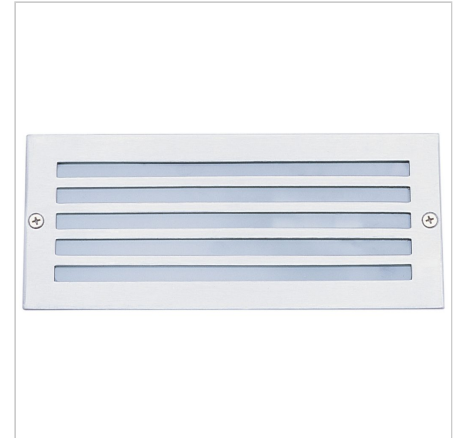

product specification

www.oriel-lighting.com.au | quality lighting at affordable prices

BRICK LIGHT 316 Stainless Steel

SKU:OL7819SS

Recessed Brick Light IP54

Description

Outdoor recessed light designed to slot into brick, block or concrete walls. Stainless steel louvred front sits over a frosted glass panel. Perfect for use with an LED globe.

Additional information

Brand	Oriel Lighting
Colour	Stainless Steel
Bulb Qty	1
Bulb Type	E27
Wattage	60W
Bulb Included	NO
Recommended Globe	A-LED-42050240
Voltage	240V
Overall Height	10
Overall Width	7.5
Overall Depth	23
Item Dimensions	H100 W230 Rec75
Fitting Height	H100
Fitting Width	W230
Fitting Recess	R75