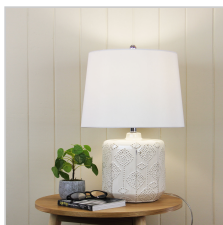

Lamp Shade Material	Shantung
Shade Included	Yes
Lamp Shade Dimensions	D360
Shade Fitting Type	Top HARP Mount
Lamp Switch	Hand Switch on Cord
Primary Material	CERAMIC
Supplier Code	OL97971WH
UPI	9324879210812
Warranty / Guarantee	1 Year Replacement Guarantee

Images

Unless stated, fittings do not include globes (bulbs). No representations are made as to the suitability of this product for your application. All fixed lights (other than DIY lights) should be installed by a licensed electrical contractor. Due to continuing product development, some specifications may change over time. Refer to our detailed Terms and Conditions, online at: www.orient-lighting.com.au | Details and specifications are current at the time of printing, and with constant product development, subject to change.

(c) Oriel Lighting