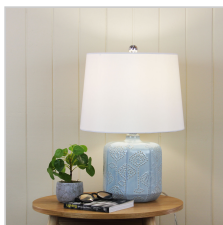

Lamp Shade Material	Shantung
Shade Included	Yes
Lamp Shade Dimensions	D360
Shade Fitting Type	Top HARP Mount
Lamp Switch	Hand Switch on Cord
Primary Material	CERAMIC
Supplier Code	OL97971BL
UPI	9324879210706
Warranty / Guarantee	1 Year Replacement Guarantee

Images

Unless stated, fittings do not include globes (bulbs). No representations are made as to the suitability of this product for your application. All fixed lights (other than DIY lights) should be installed by a licensed electrical contractor. Due to continuing product development, some specifications may change over time. Refer to our detailed Terms and Conditions, online at: www.orient-lighting.com.au | Details and specifications are current at the time of printing, and with constant product development, subject to change.

(c) Oriel Lighting