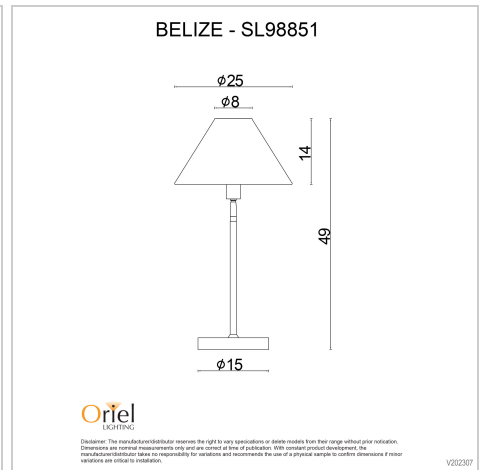

Lamp Shade Top Dim	8
Lamp Shade Bottom Dim	25
Lamp Switch	Located on the Cord
PLU	76544
Supplier Code	SL98851WH
UPI	9324879224642
In The Box	1 x Lamp 1 x Shade
Warranty / Guarantee	12 Month Replacement Guarantee

Images

Unless stated, fittings do not include globes (bulbs). No representations are made as to the suitability of this product for your application. All fixed lights (other than DIY lights) should be installed by a licensed electrical contractor. Due to continuing product development, some specifications may change over time. Refer to our detailed Terms and Conditions, online at: www.oriel-lighting.com.au | Details and specifications are current at the time of printing, and with constant product development, subject to change.

(c) Oriel Lighting

quality lighting at affordable prices | specifications subject to change without notice - check the website for the latest information | www.oriel-lighting.com.au