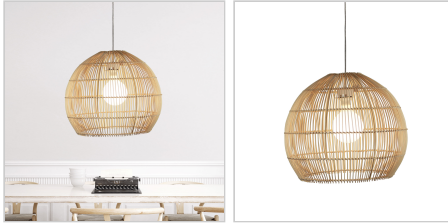

UPI	9324879218375
Accessories - Required	Shade only – needs a Suspension
DIY	A Competant Handy Person can DIY
Warranty / Guarantee	12 Month Warranty

Images

Unless stated, fittings do not include globes (bulbs). No representations are made as to the suitability of this product for your application. All fixed lights (other than DIY lights) should be installed by a licensed electrical contractor. Due to continuing product development, some specifications may change over time. Refer to our detailed Terms and Conditions, online at: www.oriel-lighting.com.au | Details and specifications are current at the time of printing, and with constant product development, subject to change.

(c) Oriel Lighting