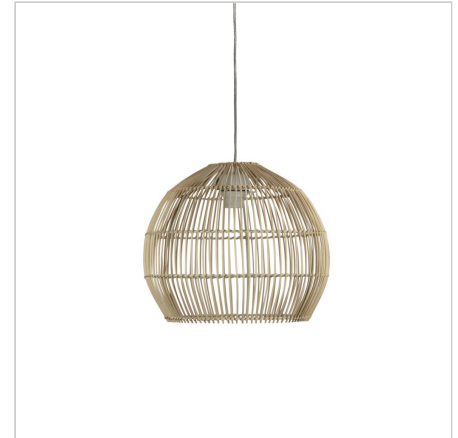

## BATU.36 SHADE ONLY

SKU:OL64479/36

Natural cane rattan shade only

### Description

A simple, yet elegant pendant shade; perfect as a statement piece in an entryway, dining, or living area. Made of real cane and delivered in a natural finish, the Batu can be paired with a variety of E27 suspensions, allowing for a more individualised look.

### Additional information

<b>Brand</b>	Oriel Lighting
<b>Colour</b>	NATURAL
<b>Bulb Qty</b>	1
<b>Bulb Type</b>	E27
<b>Wattage</b>	60W
<b>Bulb Included</b>	NO
<b>Recommended Globe</b>	A-LED-23704227
<b>Voltage</b>	240V
<b>Overall Height</b>	30
<b>Overall Width</b>	36
<b>Overall Depth</b>	36
<b>Fitting Height</b>	H300
<b>Fitting Diameter</b>	D360
<b>Fitting Material</b>	Rattan Cane
<b>Lamp Shade Bottom Dim</b>	D280