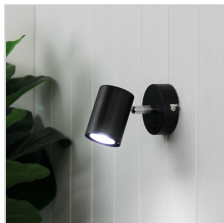

UPI	9324879204767
Electrician To Install	This fitting should be installed by a licenced electrician
Warranty / Guarantee	1 Year Replacement Guarantee

Images

Unless stated, fittings do not include globes (bulbs). No representations are made as to the suitability of this product for your application. All fixed lights (other than DIY lights) should be installed by a licensed electrical contractor. Due to continuing product development, some specifications may change over time. Refer to our detailed Terms and Conditions, online at: www.oriel-lighting.com.au | Details and specifications are current at the time of printing, and with constant product development, subject to change.

(c) Oriel Lighting

quality lighting at affordable prices | specifications subject to change without notice - check the website for the latest information | www.oriel-lighting.com.au