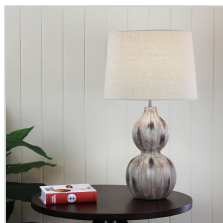

Lamp Shade Material	Linen Polyester
Shade Included	Yes
Lamp Shade Dimensions	D380
Shade Fitting Type	43mm Shade Fitting
Lamp Switch	Hand Switch on Cord
Primary Material	RESIN
Supplier Code	OL98853
UPI	9324879216081
In The Box	1 x Lamp, 1 x Shade
Warranty / Guarantee	1 Year Replacement Guarantee

Images

Unless stated, fittings do not include globes (bulbs). No representations are made as to the suitability of this product for your application. All fixed lights (other than DIY lights) should be installed by a licensed electrical contractor. Due to continuing product development, some specifications may change over time. Refer to our detailed Terms and Conditions, online at: www.oriel-lighting.com.au | Details and specifications are current at the time of printing, and with constant product development, subject to change.

(c) Oriel Lighting