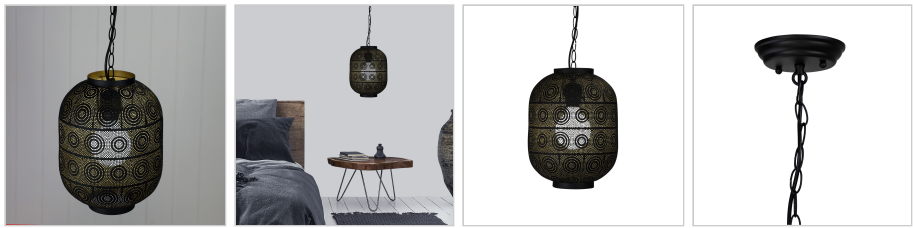

Cord / Wire Material	BLACK PVC
UPI	9324879221832
Electrician To Install	Installation by a Qualified Electrician

Images

Unless stated, fittings do not include globes (bulbs). No representations are made as to the suitability of this product for your application. All fixed lights (other than DIY lights) should be installed by a licensed electrical contractor. Due to continuing product development, some specifications may change over time. Refer to our detailed Terms and Conditions, online at: www.orient-lighting.com.au | Details and specifications are current at the time of printing, and with constant product development, subject to change.

(c) Oriol Lighting

quality lighting at affordable prices | specifications subject to change without notice - check the website for the latest information | www.orient-lighting.com.au