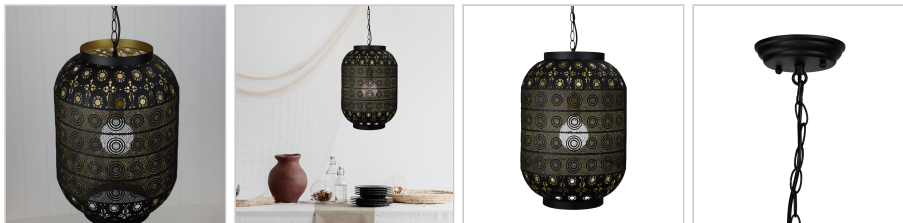

Cord / Wire Material	BLACK PVC
UPI	9324879221849
Electrician To Install	Installation by a Qualified Electrician

Images

Unless stated, fittings do not include globes (bulbs). No representations are made as to the suitability of this product for your application. All fixed lights (other than DIY lights) should be installed by a licensed electrical contractor. Due to continuing product development, some specifications may change over time. Refer to our detailed Terms and Conditions, online at: www.oriel-lighting.com.au | Details and specifications are current at the time of printing, and with constant product development, subject to change.

(c) Oriel Lighting