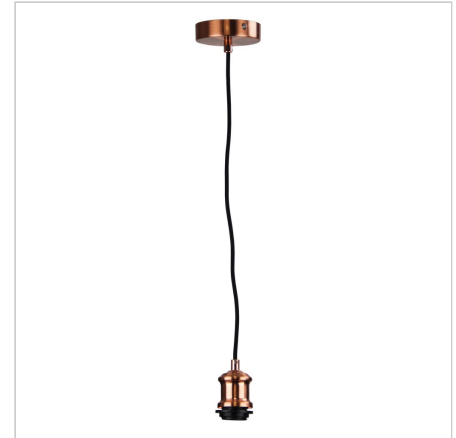

product specification

www.oriel-lighting.com.au | quality lighting at affordable prices

ALBANY CORD Copper

SKU:OL69321CO

Vintage Copper Cloth Cord Suspension 180cm

Description

Use alone with a vintage filament globe, or one of our vintage shades (Yard, Toledo or Slater). The ALBANY cord suspension in brushed Copper and black cloth-covered cord looks particularly good with a Slater shade in Copper or White. Create the industrial vintage look with our Albany cord suspension.

Additional information

Brand	Oriel Lighting
Colour	Copper
Bulb Qty	1
Bulb Type	E27
Wattage	60W
Bulb Included	NO
Recommended Globe	A-CAR-ST5825E27
Voltage	240V
Overall Height	180
Overall Width	10
Overall Depth	10
Item Dimensions	S1800 D100
Fitting Diameter	D100
Fitting Suspension	S1800
Primary Material	METAL

Unless stated, fittings do not include globes (bulbs). No representations are made as to the suitability of this product for your application. All fixed lights (other than DIY lights) should be installed by a licensed electrical contractor. Due to continuing product development, some specifications may change over time. Refer to our detailed Terms and Conditions, online at www.oriel-lighting.com.au | Details and specifications are current at the time of printing, and with constant product development, subject to change.

(c) Oriel Lighting

quality lighting at affordable prices | specifications subject to change without notice - check the website for the latest information | www.oriel-lighting.com.au