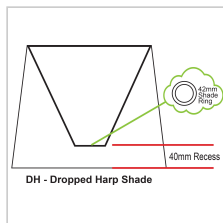

Supplier Code	OL91887
UPI	9324879216708
Warranty / Guarantee	1 Year Replacement Guarantee

Images

Unless stated, fittings do not include globes (bulbs). No representations are made as to the suitability of this product for your application. All fixed lights (other than DIY lights) should be installed by a licensed electrical contractor. Due to continuing product development, some specifications may change over time. Refer to our detailed Terms and Conditions, online at: www.orient-lighting.com.au | Details and specifications are current at the time of printing, and with constant product development, subject to change.

(c) Oriel Lighting