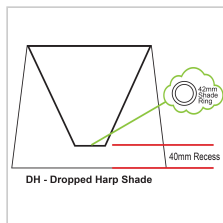

Supplier Code	OL91885
UPI	9324879216791
Warranty / Guarantee	1 Year Replacement Guarantee

Images

Unless stated, fittings do not include globes (bulbs). No representations are made as to the suitability of this product for your application. All fixed lights (other than DIY lights) should be installed by a licensed electrical contractor. Due to continuing product development, some specifications may change over time. Refer to our detailed Terms and Conditions, online at: www.orient-lighting.com.au | Details and specifications are current at the time of printing, and with constant product development, subject to change.

(c) Oriel Lighting