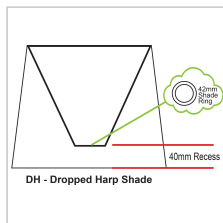

Supplier Code	OL91890
UPI	9324879216814
Warranty / Guarantee	1 Year Replacement Guarantee

Images

Unless stated, fittings do not include globes (bulbs). No representations are made as to the suitability of this product for your application. All fixed lights (other than DIY lights) should be installed by a licensed electrical contractor. Due to continuing product development, some specifications may change over time. Refer to our detailed Terms and Conditions, online at: www.orient-lighting.com.au | Details and specifications are current at the time of printing, and with constant product development, subject to change.

(c) Oriel Lighting