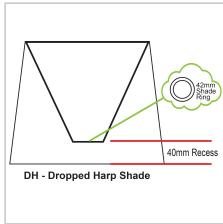

Supplier Code	OL91880
UPI	9324879209779
Warranty / Guarantee	1 Year Replacement Guarantee

Images

Unless stated, fittings do not include globes (bulbs). No representations are made as to the suitability of this product for your application. All fixed lights (other than DIY lights) should be installed by a licensed electrical contractor. Due to continuing product development, some specifications may change over time. Refer to our detailed Terms and Conditions, online at: www.orient-lighting.com.au | Details and specifications are current at the time of printing, and with constant product development, subject to change.

(c) Oriël Lighting