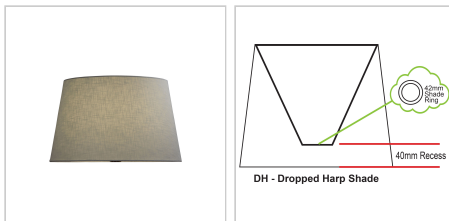

PLU	91947
Supplier Code	OL91947
UPI	9324879219747
Accessories - Required	1 Year replacement guarantee
Warranty / Guarantee	1 Year Replacement Guarantee

Images

Unless stated, fittings do not include globes (bulbs). No representations are made as to the suitability of this product for your application. All fixed lights (other than DIY lights) should be installed by a licensed electrical contractor. Due to continuing product development, some specifications may change over time. Refer to our detailed Terms and Conditions, online at: www.oriel-lighting.com.au | Details and specifications are current at the time of printing, and with constant product development, subject to change.

(c) Oriel Lighting