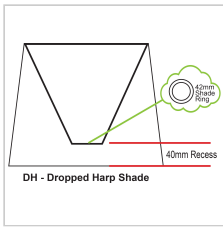

Unless stated, fittings do not include globes (bulbs). No representations are made as to the suitability of this product for your application. All fixed lights (other than DIY lights) should be installed by a licensed electrical contractor. Due to continuing product development, some specifications may change over time. Refer to our detailed Terms and Conditions, online at: www.oriel-lighting.com.au | Details and specifications are current at the time of printing, and with constant product development, subject to change.

(c) Oriel Lighting