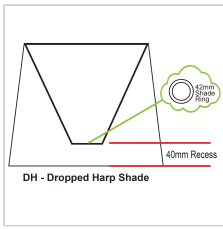

Unless stated, fittings do not include globes (bulbs). No representations are made as to the suitability of this product for your application. All fixed lights (other than DIY lights) should be installed by a licensed electrical contractor. Due to continuing product development, some specifications may change over time. Refer to our detailed Terms and Conditions, online at: www.oriel-lighting.com.au | Details and specifications are current at the time of printing, and with constant product development, subject to change.

(c) Oriel Lighting