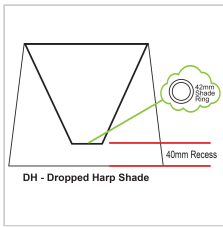

Unless stated, fittings do not include globes (bulbs). No representations are made as to the suitability of this product for your application. All fixed lights (other than DIY lights) should be installed by a licensed electrical contractor. Due to continuing product development, some specifications may change over time. Refer to our detailed Terms and Conditions, online at: www.oriel-lighting.com.au | Details and specifications are current at the time of printing, and with constant product development, subject to change. (c) Oriel Lighting