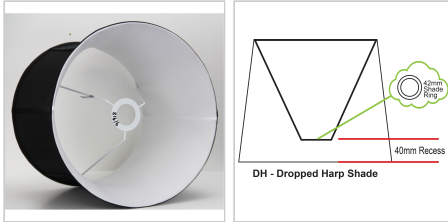

Supplier Code	OL91918
UPI	9324879216579
Warranty / Guarantee	1 Year Replacement Guarantee

Images

Unless stated, fittings do not include globes (bulbs). No representations are made as to the suitability of this product for your application. All fixed lights (other than DIY lights) should be installed by a licensed electrical contractor. Due to continuing product development, some specifications may change over time. Refer to our detailed Terms and Conditions, online at: www.oriel-lighting.com.au | Details and specifications are current at the time of printing, and with constant product development, subject to change.

(c) Oriel Lighting