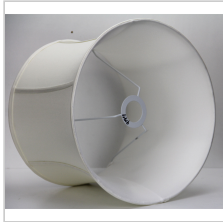

Supplier Code	OL91917
UPI	9324879216562
Warranty / Guarantee	1 Year Replacement Guarantee

Images

Unless stated, fittings do not include globes (bulbs). No representations are made as to the suitability of this product for your application. All fixed lights (other than DIY lights) should be installed by a licensed electrical contractor. Due to continuing product development, some specifications may change over time. Refer to our detailed Terms and Conditions, online at: www.orient-lighting.com.au | Details and specifications are current at the time of printing, and with constant product development, subject to change. (c) Oriel Lighting