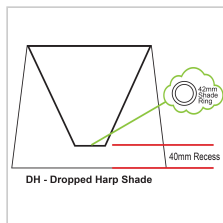

Supplier Code	OL91752
UPI	9324879209342
Warranty / Guarantee	1 Year Replacement Guarantee

Images

Unless stated, fittings do not include globes (bulbs). No representations are made as to the suitability of this product for your application. All fixed lights (other than DIY lights) should be installed by a licensed electrical contractor. Due to continuing product development, some specifications may change over time. Refer to our detailed Terms and Conditions, online at: www.orient-lighting.com.au | Details and specifications are current at the time of printing, and with constant product development, subject to change.

(c) Oriel Lighting