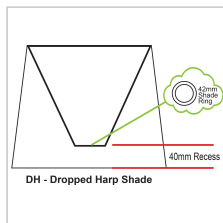

Supplier Code	OL91751
UPI	9324879209335
Warranty / Guarantee	1 Year Replacement Guarantee

Images

Unless stated, fittings do not include globes (bulbs). No representations are made as to the suitability of this product for your application. All fixed lights (other than DIY lights) should be installed by a licensed electrical contractor. Due to continuing product development, some specifications may change over time. Refer to our detailed Terms and Conditions, online at: www.orient-lighting.com.au | Details and specifications are current at the time of printing, and with constant product development, subject to change.

(c) Oriel Lighting