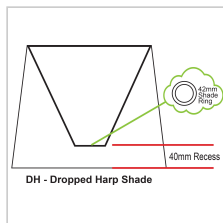

Supplier Code	OL91750
UPI	9324879209328
Warranty / Guarantee	1 Year Replacement Guarantee

Images

Unless stated, fittings do not include globes (bulbs). No representations are made as to the suitability of this product for your application. All fixed lights (other than DIY lights) should be installed by a licensed electrical contractor. Due to continuing product development, some specifications may change over time. Refer to our detailed Terms and Conditions, online at: www.orient-lighting.com.au | Details and specifications are current at the time of printing, and with constant product development, subject to change.

(c) Oriel Lighting