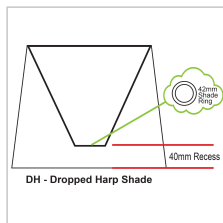

Supplier Code	OL91749
UPI	9324879209311
Warranty / Guarantee	1 Year Replacement Guarantee

Images

Unless stated, fittings do not include globes (bulbs). No representations are made as to the suitability of this product for your application. All fixed lights (other than DIY lights) should be installed by a licensed electrical contractor. Due to continuing product development, some specifications may change over time. Refer to our detailed Terms and Conditions, online at: www.oriel-lighting.com.au | Details and specifications are current at the time of printing, and with constant product development, subject to change.

(c) Oriel Lighting