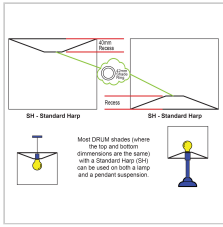

Unless stated, fittings do not include globes (bulbs). No representations are made as to the suitability of this product for your application. All fixed lights (other than DIY lights) should be installed by a licensed electrical contractor. Due to continuing product development, some specifications may change over time. Refer to our detailed Terms and Conditions, online at: www.oriel-lighting.com.au | Details and specifications are current at the time of printing, and with constant product development, subject to change.

(c) Oriel Lighting