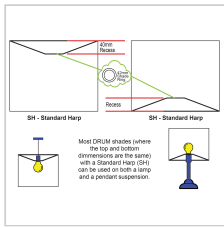

Unless stated, fittings do not include globes (bulbs). No representations are made as to the suitability of this product for your application. All fixed lights (other than DIY lights) should be installed by a licensed electrical contractor. Due to continuing product development, some specifications may change over time. Refer to our detailed Terms and Conditions, online at: www.oriel-lighting.com.au | Details and specifications are current at the time of printing, and with constant product development, subject to change.

(c) Oriel Lighting