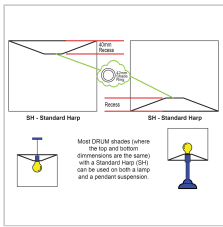

Unless stated, fittings do not include globes (bulbs). No representations are made as to the suitability of this product for your application. All fixed lights (other than DIY lights) should be installed by a licensed electrical contractor. Due to continuing product development, some specifications may change over time. Refer to our detailed Terms and Conditions, online at: www.oriel-lighting.com.au | Details and specifications are current at the time of printing, and with constant product development, subject to change.

(c) Oriel Lighting