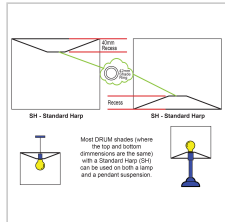

Lamp Shade Dimensions	D400
Shade Fitting Type	Top or Bottom
Primary Material	FABRIC
Supplier Code	OL91850
UPI	9324879216760
Warranty / Guarantee	1 Year Replacement Guarantee

Images

Unless stated, fittings do not include globes (bulbs). No representations are made as to the suitability of this product for your application. All fixed lights (other than DIY lights) should be installed by a licensed electrical contractor. Due to continuing product development, some specifications may change over time. Refer to our detailed Terms and Conditions, online at: www.oriel-lighting.com.au | Details and specifications are current at the time of printing, and with constant product development, subject to change.

(c) Oriel Lighting