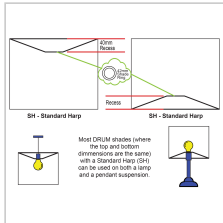

Primary Material	FABRIC
Supplier Code	OL91863
UPI	9324879209748
Warranty / Guarantee	1 Year Replacement Guarantee

Images

Unless stated, fittings do not include globes (bulbs). No representations are made as to the suitability of this product for your application. All fixed lights (other than DIY lights) should be installed by a licensed electrical contractor. Due to continuing product development, some specifications may change over time. Refer to our detailed Terms and Conditions, online at: www.orient-lighting.com.au | Details and specifications are current at the time of printing, and with constant product development, subject to change.

(c) Oriel Lighting