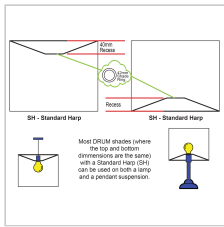

Unless stated, fittings do not include globes (bulbs). No representations are made as to the suitability of this product for your application. All fixed lights (other than DIY lights) should be installed by a licensed electrical contractor. Due to continuing product development, some specifications may change over time. Refer to our detailed Terms and Conditions, online at: www.oriel-lighting.com.au | Details and specifications are current at the time of printing, and with constant product development, subject to change.

(c) Oriel Lighting

quality lighting at affordable prices | specifications subject to change without notice - check the website for the latest information | www.oriel-lighting.com.au