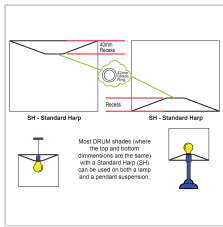

Unless stated, fittings do not include globes (bulbs). No representations are made as to the suitability of this product for your application. All fixed lights (other than DIY lights) should be installed by a licensed electrical contractor. Due to continuing product development, some specifications may change over time. Refer to our detailed Terms and Conditions, online at: www.oriel-lighting.com.au | Details and specifications are current at the time of printing, and with constant product development, subject to change.

(c) Oriel Lighting