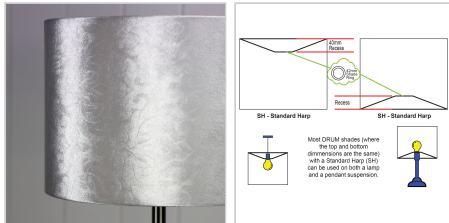

Primary Material	FABRIC
Supplier Code	OL91753
UPI	9324879209359
Warranty / Guarantee	1 Year Replacement Guarantee

Images

Unless stated, fittings do not include globes (bulbs). No representations are made as to the suitability of this product for your application. All fixed lights (other than DIY lights) should be installed by a licensed electrical contractor. Due to continuing product development, some specifications may change over time. Refer to our detailed Terms and Conditions, online at: www.oriel-lighting.com.au | Details and specifications are current at the time of printing, and with constant product development, subject to change.

(c) Oriel Lighting