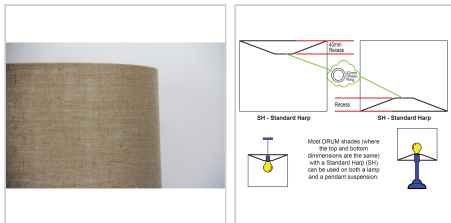

Primary Material	FABRIC
Supplier Code	OL91909
UPI	9324879216487
Warranty / Guarantee	1 Year Replacement Guarantee

Images

Unless stated, fittings do not include globes (bulbs). No representations are made as to the suitability of this product for your application. All fixed lights (other than DIY lights) should be installed by a licensed electrical contractor. Due to continuing product development, some specifications may change over time. Refer to our detailed Terms and Conditions, online at: www.oriel-lighting.com.au | Details and specifications are current at the time of printing, and with constant product development, subject to change.

(c) Oriel Lighting