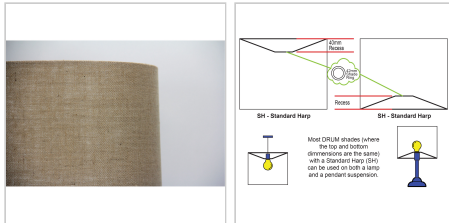

Primary Material	FABRIC
Supplier Code	OL91905
UPI	9324879216449
Warranty / Guarantee	1 Year Replacement Guarantee

Images

Unless stated, fittings do not include globes (bulbs). No representations are made as to the suitability of this product for your application. All fixed lights (other than DIY lights) should be installed by a licensed electrical contractor. Due to continuing product development, some specifications may change over time. Refer to our detailed Terms and Conditions, online at: www.oriel-lighting.com.au | Details and specifications are current at the time of printing, and with constant product development, subject to change.

(c) Oriel Lighting