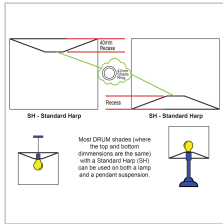

Supplier Code	OL91931
UPI	9324879217484
Warranty / Guarantee	1 Year Replacement Guarantee

Images

Unless stated, fittings do not include globes (bulbs). No representations are made as to the suitability of this product for your application. All fixed lights (other than DIY lights) should be installed by a licensed electrical contractor. Due to continuing product development, some specifications may change over time. Refer to our detailed Terms and Conditions, online at: www.orient-lighting.com.au | Details and specifications are current at the time of printing, and with constant product development, subject to change. (c) Oriel Lighting