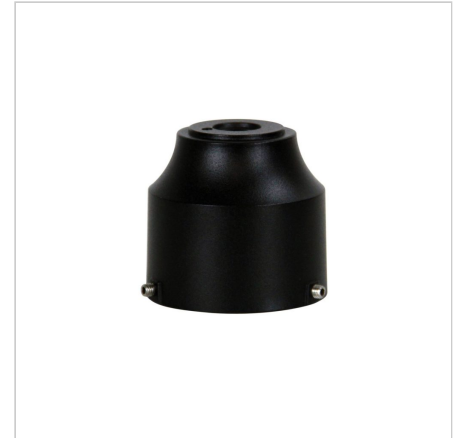

product specification

www.oriel-lighting.com.au | quality lighting at affordable prices

Post Top Attachment

SKU:OLA07/6BK

Metal cap fits onto (some) outdoor lights, allowing them to be installed onto a 60mm diameter lighting post. Suitable to adapt some pillar mounted or wall mounted lights.

Description

Metal cap fits onto (some) outdoor lights, allowing them to be installed onto a 60mm diameter lighting post. Suitable to adapt some pillar mounted or wall mounted lights.

Additional information

Brand	Oriel Lighting
Colour	BLACK
Indoor / Outdoor / Alfresco	Outdoor
Overall Height	7
Overall Width	6.5
Overall Depth	6.5
Fitting Diameter	65mm Outer Diameter
Fitting Recess	60mm Inner Diameter
Fitting Material	Aluminium
Primary Material	METAL
Supplier Code	OLA07/6BK
UPI	9324879219792
Warranty / Guarantee	1 Year Replacement Guarantee