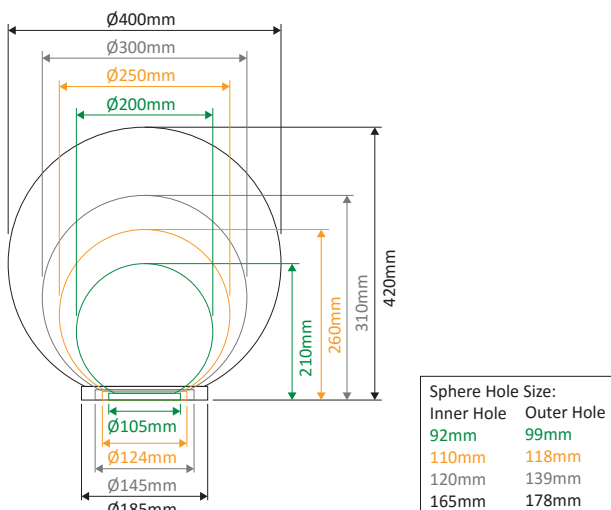

Diagrams / Additional

Item No.	Variant	Colour Temperature
Polysphere 200	18599	Black/Opal
	18600	Black/Smoke
Polysphere 250	18601	Black/Opal
	18602	Black/Smoke
Polysphere 300	18603	Black/Opal
	18604	Black/Smoke
Polysphere 400	18605	Black/Opal
	18606	Black/Smoke