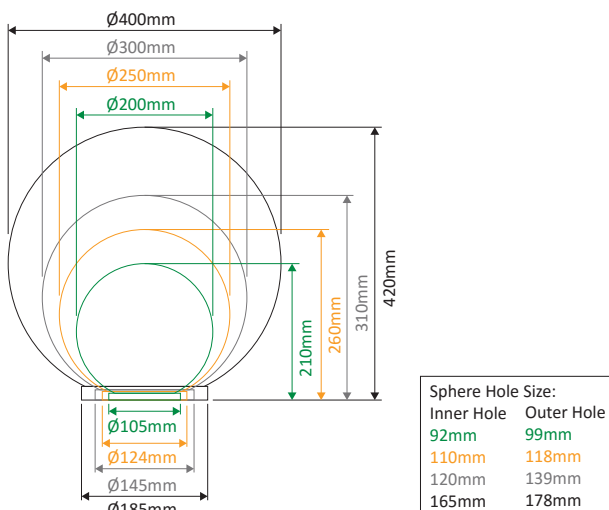

Diagrams / Additional

Item No.	Variant	Colour Temperature
Polysphere 200	18599	Black/Opal
	18600	Black/Smoke
Polysphere 250	18601	Black/Opal
	18602	Black/Smoke
Polysphere 300	18603	Black/Opal
	18604	Black/Smoke
Polysphere 400	18605	Black/Opal
	18606	Black/Smoke