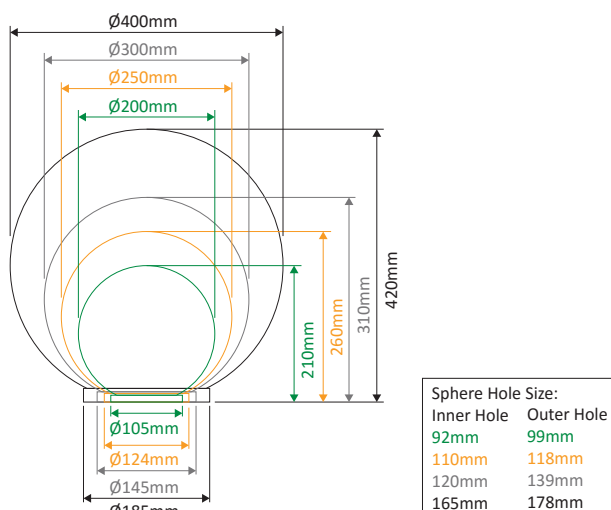

Diagrams / Additional

Item No.	Variant	Colour Temperature
Polysphere 200	18599	Black/Opal
	18600	Black/Smoke
Polysphere 250	18601	Black/Opal
	18602	Black/Smoke
Polysphere 300	18603	Black/Opal
	18604	Black/Smoke
Polysphere 400	18605	Black/Opal
	18606	Black/Smoke