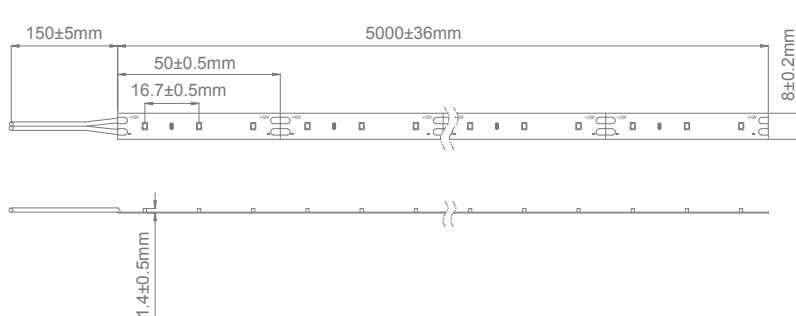

Diagrams / Additional

Item No.	Variant	Colour Temperature
Plex-7.2	20314	2700K
	20315	3000K
	20316	4000K
	20317	5000K