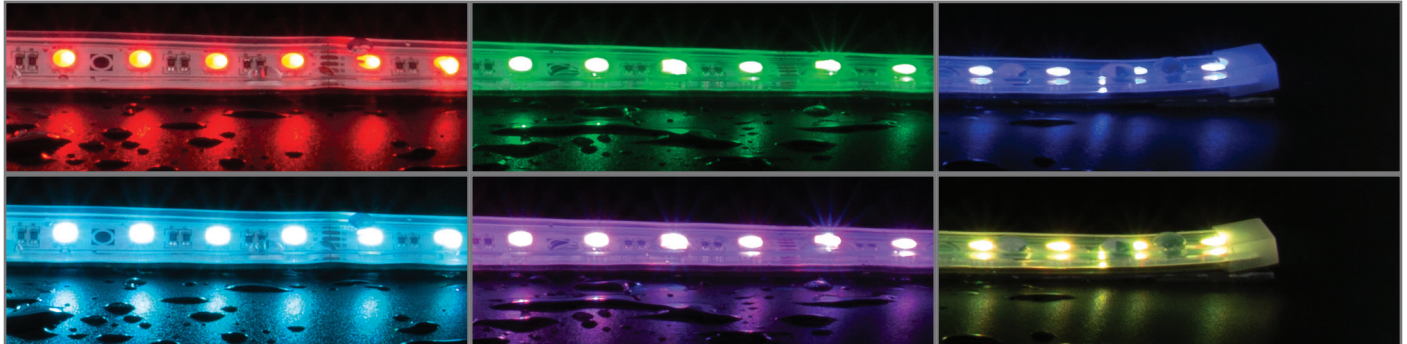

Plex-19.2-IP66-RGBWW LED Striplight

Description

Introducing the brand new professional Plex-IP66 series of LED strip from Domus Lighting incorporating the latest in LED SMD chip technology. Utilising the brand new RGBWW 5050 chip from San'an you can now achieve even smoother seamless linear lighting with exceptional colour changing abilities allowing you to create up to 16 million different colour combinations for your residential or commercial linear lighting project. Ideal for kitchens, bars, restaurants and all backed by our Domus Lighting 3 year warranty for peace of mind.

Specification Features

Colours:	4 colours
Light Source:	5050 SMD LED
LED Type:	San'an
Colour Temperature:	RGB + 3000K
Lumen Output per metre:	R:89, G:226, B:66 & WW:360
CRI:	80
Number of LEDs per metre:	60
Wattage per metre:	19.2W
Input Voltage:	24VDC
Beam angle:	120°
Wiring:	Parallel
IP Rating:	IP66*
Cutting Increments/Sections:	100mm
Requires:	24VDC constant voltage driver
Dimmable:	Yes**
IES files:	Yes***

* Not suitable for submersible applications.

** Requires 24V DC LED driver and 4 channel colour controller (not included).

*** For dimming options please refer to the controller section for further details.