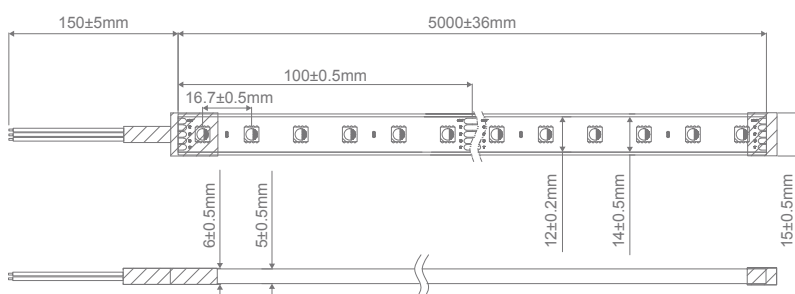

Diagrams / Additional

Item No.	Variant	CCT
Plex-19.2-IP66-RGBWW	20344	RGB + 3000K