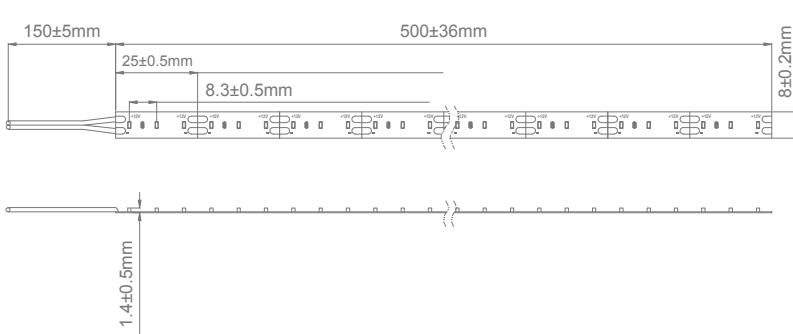

Diagrams / Additional

Item No.	Variant	Colour Temperature
Plex-14.4	20318	2700K
	20319	3000K
	20320	4000K
	20321	5000K