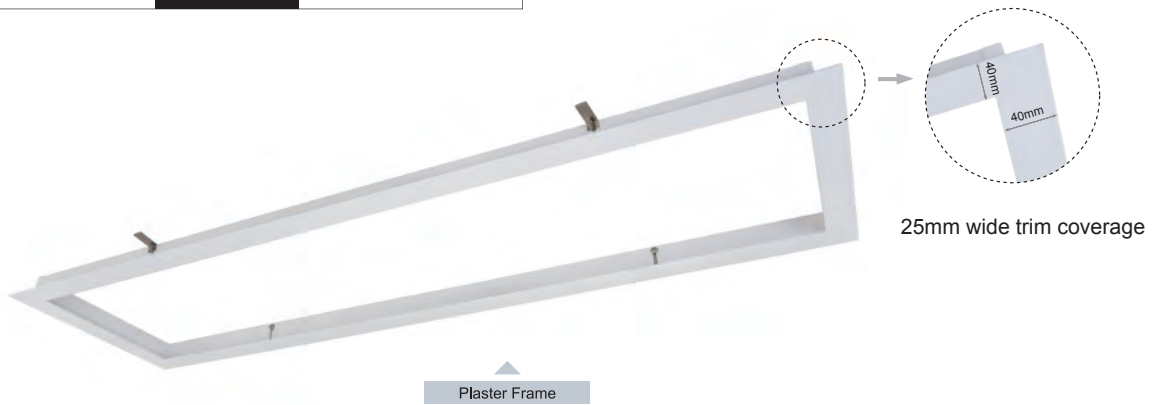

- Designed for use with Energetic Destiny LED Panels
- Frame can be installed in plaster ceilings
- White powder coated finish
- Panel retaining plug included

Part No.	Model No.	To Suit Size of LED Panel			Size L×W×H(mm)	Cut out L×W (mm)	Net Weight (kg)
		Length(mm)	Width(mm)	Height(mm)			
302014	ECA34PL R60×30	590-600	290-296	N/A	655×355×40	610×310	0.55
302015	ECA34PL R60×60	590-600	590-596	N/A	655×655×40	610×610	0.73
302016	ECA34PL R120×30	1190-1200	290-296	N/A	1255×355×40	1210×310	0.92