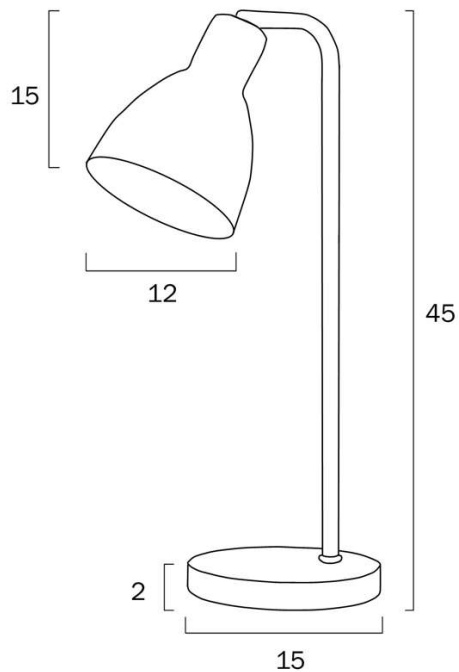

Globe / Light Source qty	1
Globe / Light Source included	No
Dimmable	Globe Dependant
Electrical Protection	CLASS II - DOUBLE INSULATED, EARTH NOT REQUIRED
IP rating	IP20
Lead and Plug	Yes
Approvals	RCM
Assembly Required	No
Box Contents	Instruction
Care Instructions	Do not use strong liquid cleaners,Wipe clean with a dry cloth
Replacement Warranty	*3 Years

Barcode

GTIN 9329501061770

Image -dimensions