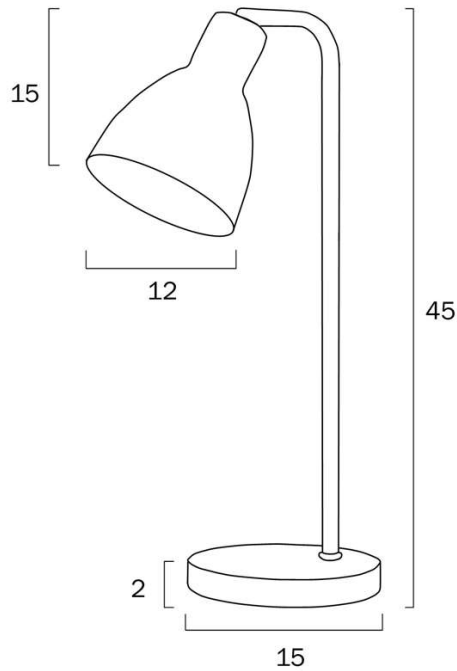

Globe Type	E27
Globe / Light Source qty	1
Globe / Light Source included	No
Dimmable	Globe Dependant
Electrical Protection	CLASS II - DOUBLE INSULATED, EARTH NOT REQUIRED
IP rating	IP20
Lead and Plug	Yes
Approvals	RCM
Assembly Required	No
Box Contents	Instruction
Care Instructions	Do not use strong liquid cleaners,Wipe clean with a dry cloth
Replacement Warranty	*3 Years

Barcode

GTIN 9329501061800

Image -dimensions