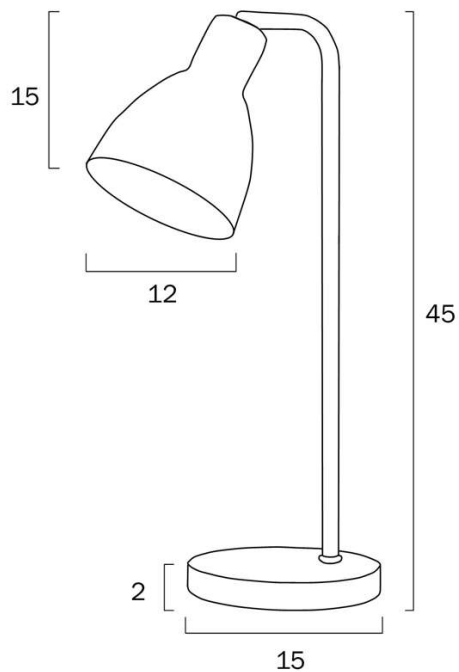

Globe Type	E27
Globe / Light Source qty	1
Globe / Light Source included	No
Dimmable	Globe Dependant
Electrical Protection	CLASS II - DOUBLE INSULATED, EARTH NOT REQUIRED
IP rating	IP20
Lead and Plug	Yes
Approvals	RCM
Assembly Required	No
Box Contents	Instruction
Care Instructions	Do not use strong liquid cleaners,Wipe clean with a dry cloth
Replacement Warranty	*3 Years

Barcode

GTIN 9329501061794

Image -dimensions