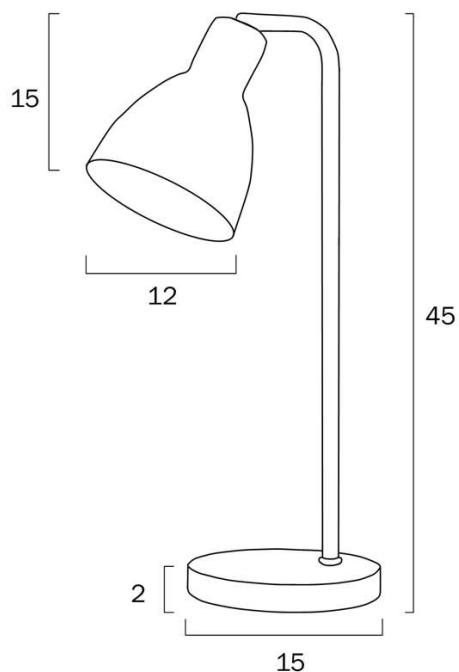

Globe Type	E27
Globe / Light Source qty	1
Globe / Light Source included	No
Dimmable	Globe Dependant
Electrical Protection	CLASS II - DOUBLE INSULATED, EARTH NOT REQUIRED
IP rating	IP20
Lead and Plug	Yes
Approvals	RCM
Assembly Required	No
Box Contents	Instruction
Care Instructions	Do not use strong liquid cleaners,Wipe clean with a dry cloth
Replacement Warranty	*3 Years

Barcode

GTIN 9329501061824

Image -dimensions