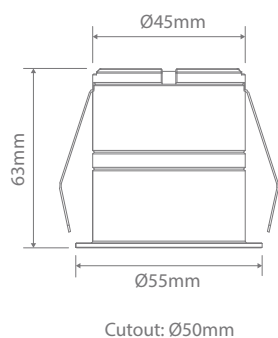

Diagrams / Additional

Item No.	Variant		CCT
	Wht	Blk	
PICO-7	21582	21581	TRIO