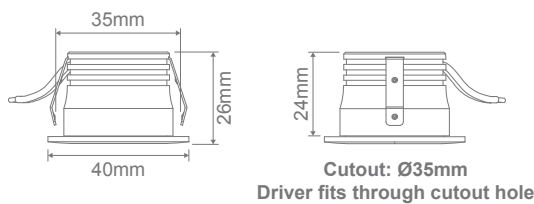

Diagrams / Additional

Item No.	Variant		CCT
	Wht	Blk	
PICO-3	21576	21575	TRIO
	DALI		
	21661	21662	TRIO