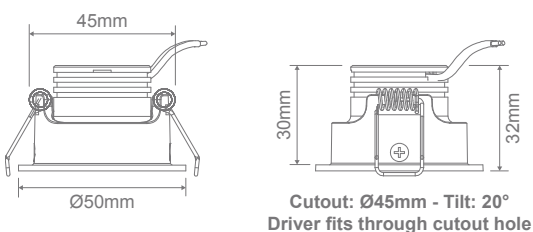

Diagrams / Additional

Item No.	Variant		CCT
	Wht	Blk	
PICO-3-TILT	21578	21577	TRIO
	DALI		
	21663	21664	TRIO