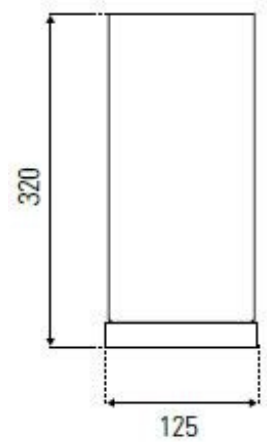

PARO

Touch Table Lamp

A38011	<p>Paro Touch Table Lamp</p> <ul style="list-style-type: none">- Metal Base with Opal Glass shade- 3 Stage Touch Switch- E27 max 60W globe- Available in Antique Brass or Brushed Chrome
--------	--