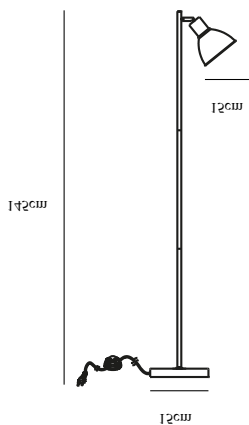

POP ROUGH | FLOOR LIGHTING | WHITE

48754001

nordlux®

Voltage (V): 230 Volt
IP degree if the fixture includes two types of IP degree: IP20
Maximum compatible bulb wattage (W): 15W
Class (Class I, Class II, Class III): Class 2 (Double isolated)
Lampholder type (eg, E27/E14, etc): E27
Dimmerable: Yes with compatible bulb
Switch placement: On the cable

Color: White
Height (cm): 145
Shade Diameter (cm): 15
Base Dimension (cm): 15
Tilt Angle (°): 30
EAN: 5701581461383
TUN: 2042354
Item Number: 48754001
Pcs Per Master Carton: 2

Sales Box Height (cm): 54
Sales Box Width (cm): 25
Sales Box Depth (cm): 17.5
Sales Box Volume m³: 0.0236
Net weight of the luminaire (kg): 2.5

Primary material: Metal
Secondary material: Plastic
Color of the cable: White
Length of the cable (cm): 150
Is the cable replaceable: False

• Contemporary and simple style • Contemporary and simple style

The timeless Pop series exudes simplicity and modern design. The simple design is expressed through the tight frame and round screen that beautifully contrast the rough surface and brushed brass detail which gives Pop an industrial look.

The functionality has been integrated into the design of the Pop floor lamp, where the screen can be adjusted and the light directed to where you want it to be.