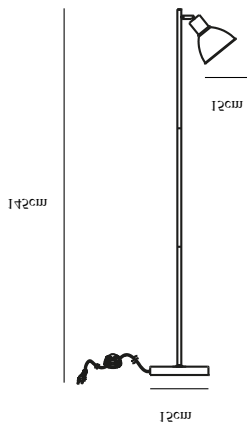

# POP ROUGH | FLOOR LIGHTING | GREY

48754011

nordlux®

Voltage (V): 230 Volt  
IP degree if the fixture includes two types of IP degree: IP20  
Maximum compatible bulb wattage (W): 15W  
Class (Class I, Class II, Class III): Class 2 (Double isolated)  
Lampholder type (eg, E27/E14, etc): E27  
Dimmerable: Yes with compatible bulb  
Switch placement: On the cable

Color: Grey  
Height (cm): 145  
Shade Diameter (cm): 15  
Base Dimension (cm): 15  
Tilt Angle (°): 30  
EAN: 5701581461482  
TUN: 2042355  
Item Number: 48754011  
Pcs Per Master Carton: 2

Sales Box Height (cm): 54  
Sales Box Width(cm): 25  
Sales Box Depth (cm): 17.5  
Sales Box Volume m<sup>3</sup> : 0.0236  
Net weight of the luminaire (kg): 2.5

Primary material: Metal  
Secondary material: Plastic  
Color of the cable: Black  
Length of the cable (cm): 150  
Is the cable replaceable: False

• Contemporary and simple style • Contemporary and simple style

Color: White  
Height (cm): 145  
Shade Diameter (cm): 15  
Base Dimension (cm): 15  
Tilt Angle (°): 30  
EAN: 5701581461383  
TUN: 2042354  
Item Number: 48754001  
Pcs Per Master Carton: 2

Sales Box Height (cm): 54  
Sales Box Width (cm): 25  
Sales Box Depth (cm): 17.5  
Sales Box Volume m<sup>3</sup>: 0.0236  
Net weight of the luminaire (kg): 2.5