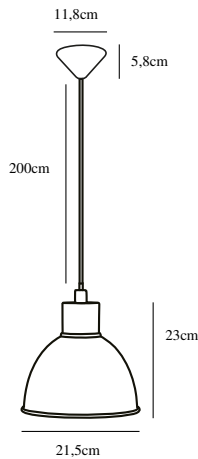

POP | PENDANT | BEIGE

45833009

nordlux®

Voltage (V): 220-240 Volt
IP degree: IP20
Maximum bulb wattage (W): 40W
Class (Class 1, Class 2, Class 3):
Class 2 (Double isolated)
Bulb base: E27
Parallel connection: False

Primary material: Metal
Color of the cable: White
Length of the cable (cm): 200
Surface material of the cable:
Plastic
Is the cable replaceable: False
Color: Beige

Height (cm): 20
Width (cm): 21.5
Shade Diameter (cm): 21.5
Length (cm): 21.5

EAN: 5704924011504
TUN: 2276920
Item Number: 45833009
Pcs Per Master Carton: 3

Sales Box Height (cm): 24.5
Sales Box Width(cm): 22
Sales Box Depth (cm): 22
Sales Box Volume m³ : 0.0119
Product net weight (kg): 0.58

Primary material: Metal
Colour of the cable: Black
Length of the cable (cm): 200
Surface material of the cable:
Plastic
Is the cable replaceable: False
Colour: Matt black

Height (cm): 20
Width (cm): 21.5
Shade Diameter (cm): 21.5
Length (cm): 21.5